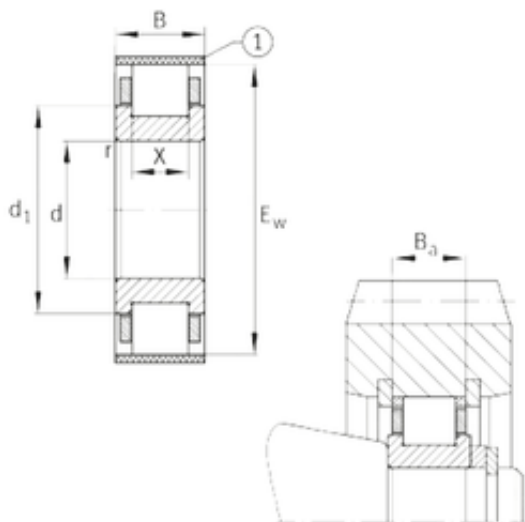

NACHI BEARINGS TRAINING INDUSTRY

FAG RN328-E-MPBX cylindrical roller bearings

Bearing No. RN328-E-MPBX

Size	140x264x62 mm
Bore Diameter	140 mm
Outer Diameter	264 mm
Width	62 mm
d	140 mm
Ew	264 mm
B	62 mm
Ba	57,7 mm
X	42 mm
d1	195,4 mm
r min.	4 mm
Weight	14,1 Kg
Basic dynamic load rating (C)	790 kN
Basic static load rating (C0)	800 kN

RN328-E-MPBX Bearing 2D drawings and 3D CAD models