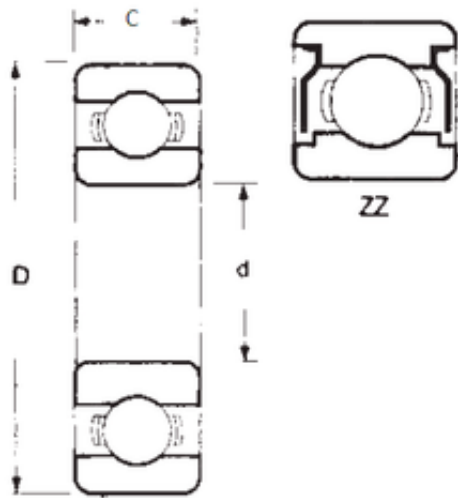

NACHI BEARINGS TRAINING INDUSTRY

12 mm x 21 mm x 5 mm FBJ 6801ZZ deep groove ball bearings

Bearing No. 6801ZZ

Size	12x21x5 mm
Bore Diameter	12 mm
Outer Diameter	21 mm
Width	5 mm
d	12 mm
D	21 mm
B	5 mm
C	5 mm
Weight	0,0063 Kg
Basic dynamic load rating (C)	1,43 kN
Basic static load rating (C0)	0,67 kN

6801ZZ Bearing 2D drawings and 3D CAD models