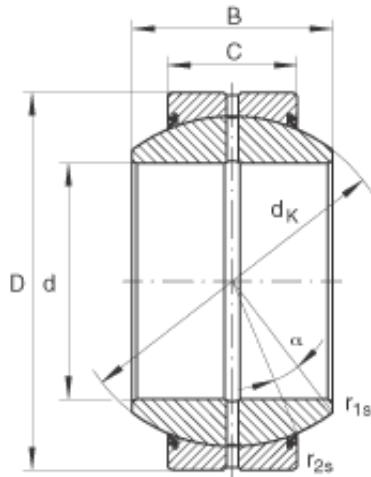

## INA GE160-FO-2RS plain bearings

Bearing No. GE160-FO-2RS

|                      |                  |
|----------------------|------------------|
| Size                 | 160x260x135 mm   |
| Bore Diameter        | 160 mm           |
| Outer Diameter       | 260 mm           |
| Width                | 135 mm           |
| C                    | 80 mm            |
| $D_{a \min}$         | 219 mm           |
| $d_{a \max}$         | 180 mm           |
| $d_K$                | 225 mm           |
| $r_{1s \min}$        | 1 mm             |
| $r_{2s \min}$        | 1,1 mm           |
| alf ( ° )            | 16               |
| Weight (kg)          | 24,7             |
| $C_r$ (N)            | 1530000          |
| $C_{Or}$ (N)         | 7650000          |
| Category             | Bearings         |
| Inventory            | 0.0              |
| Manufacturer Name    | SCHAEFFLER GROUP |
| Minimum Buy Quantity | N/A              |
| Weight / Kilogram    | 0                |
| Product Group        | B04264           |

GE160-FO-2RS Bearing 2D drawings and 3D CAD models