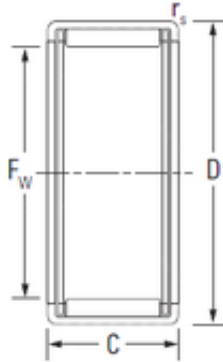

NACHI BEARINGS TRAINING INDUSTRY

INA F-224662 needle roller bearings

Bearing No. F-224662

Size	5x10x10 mm
Bore Diameter	5 mm
Outer Diameter	10 mm
Width	10 mm
d	5 mm
D	10 mm
C	10 mm

F-224662 Bearing 2D drawings and 3D CAD models