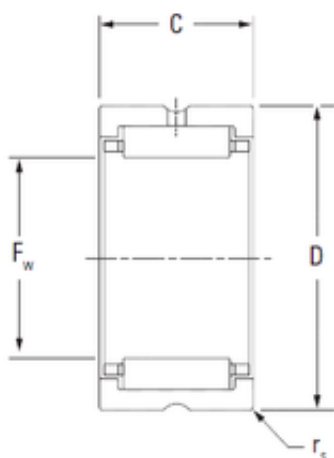

NACHI BEARINGS TRAINING INDUSTRY

KOYO HJ-14017048 needle roller bearings

Bearing No. HJ-14017048

| | |
|-------------------------------|------------------------|
| Size | 222.25x269.875x76.2 mm |
| Bore Diameter | 222,25 mm |
| Outer Diameter | 269,875 mm |
| Width | 76,2 mm |
| Fw | 222,25 mm |
| D | 269,875 mm |
| C | 76,2 mm |
| r5 min. | 4,06 mm |
| Weight | 20,58 Kg |
| Basic dynamic load rating (C) | 578 kN |
| Basic static load rating (C0) | 1370 kN |
| (Grease) Lubrication Speed | 10000 r/min |

HJ-14017048 Bearing 2D drawings and 3D CAD models