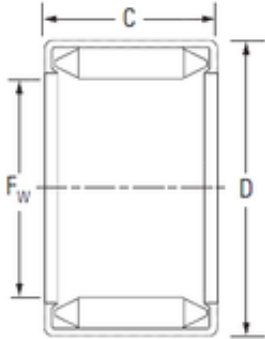

## KOYO BT2212 needle roller bearings

Bearing No. BT2212

Size	34.925x41.275x19.05 mm
Bore Diameter	34,925 mm
Outer Diameter	41,275 mm
Width	19,05 mm
Fw	34,925 mm
D	41,275 mm
C	19,05 mm
Weight	0,036 Kg
Basic dynamic load rating (C)	19,5 kN
Basic static load rating (C0)	41,9 kN

BT2212 Bearing 2D drawings and 3D CAD models