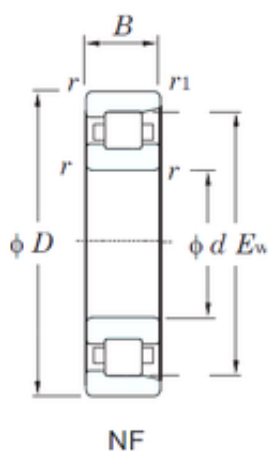

NACHI BEARINGS TRAINING INDUSTRY

60 mm x 130 mm x 31 mm KOYO NF312 cylindrical roller bearings

Bearing No. NF312

Size	60x130x31 mm
Bore Diameter	60 mm
Outer Diameter	130 mm
Width	31 mm
d	60 mm
D	130 mm
Ew	113 mm
B	31 mm
C	31 mm
r min.	2.1 mm
r1 min.	2.1 mm
Weight	1.83 Kg
Basic dynamic load rating (C)	124 kN
Basic static load rating (C0)	126 kN
(Grease) Lubrication Speed	4700 r/min
Bearing No.	NF312
r(min)	2.1
r1(min)	2.1
Cr	155
C0r	126
Cu	17.3
Grease lub.	4700
Oil lub.	6300
Fw	-
d1	-

NF312 Bearing 2D drawings and 3D CAD models

NACHI BEARINGS TRAINING INDUSTRY

B1	-
B2	-
da(min)	71
db(min)	-
db(max)	-
dc(min)	-
dd(min)	-
Da(max)	-
Db(max)	119
Db(min)	116
ra(max)	2
rb(max)	2
(Refer.)Mass(kg)	1.86