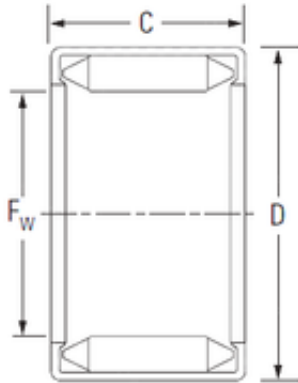

NACHI BEARINGS TRAINING INDUSTRY

KOYO BM2526 needle roller bearings

Bearing No. BM2526

Size	25x32x26 mm
Bore Diameter	25 mm
Outer Diameter	32 mm
Width	26 mm
Fw	25 mm
D	32 mm
C	26 mm
Weight	0,048 Kg
Basic dynamic load rating (C)	30,9 kN
Basic static load rating (C0)	72,4 kN

BM2526 Bearing 2D drawings and 3D CAD models