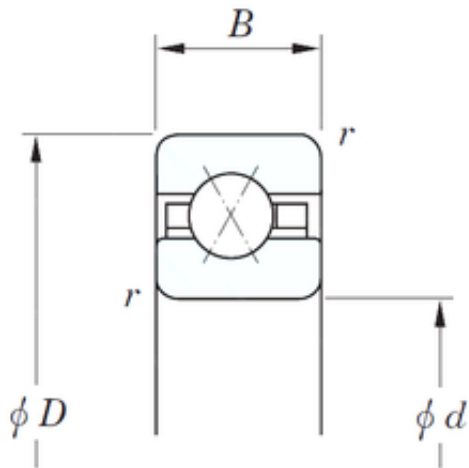

NACHI BEARINGS TRAINING INDUSTRY

165,1 mm x 203,2 mm x 19,05 mm KOYO
KFX065 angular contact ball bearings

Bearing No. KFX065

Size	165.1x203.2x19.05 mm
Bore Diameter	165,1 mm
Outer Diameter	203,2 mm
Width	19,05 mm
d	165,1 mm
D	203,2 mm
B	19,05 mm
C	19,05 mm
r	2 mm
Weight	1,32 Kg
Basic dynamic load rating (C)	29 kN
Bearing No.	KFX065
r(min)	2
Cr	29.0
C0r	35.6
Mass(kg)	1.32

KFX065 Bearing 2D drawings and 3D CAD models