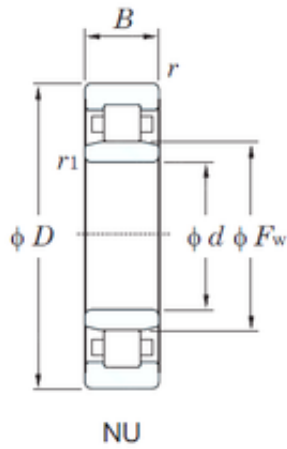

NACHI BEARINGS TRAINING INDUSTRY

45 mm x 100 mm x 36 mm KOYO NU2309R cylindrical roller bearings

Bearing No. NU2309R

Size	45x100x36 mm
Bore Diameter	45 mm
Outer Diameter	100 mm
Width	36 mm
d	45 mm
Fw	58.5 mm
D	100 mm
B	36 mm
C	36 mm
r min.	1.5 mm
r1 min.	1.5 mm
Weight	1.32 Kg
Basic dynamic load rating (C)	137 kN
Basic static load rating (C0)	153 kN
(Grease) Lubrication Speed	5400 r/min
Bearing No.	NU2309R
r(min)	1.5
r1(min)	1.5
Cr	172
C0r	153
Cu	23.0
Grease lub.	5400
Oil lub.	8200
Ew	-
d1	-

NU2309R Bearing 2D drawings and 3D CAD models

NACHI BEARINGS TRAINING INDUSTRY

B1	-
B2	-
da(min)	-
db(min)	53
db(max)	57
dc(min)	-
dd(min)	-
Da(max)	92
Db(max)	-
Db(min)	-
ra(max)	1.5
rb(max)	1.5
(Refer.)Mass(kg)	1.32