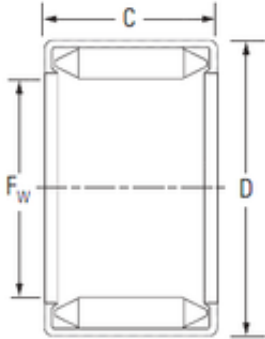

## KOYO B3216 needle roller bearings

Bearing No. B3216

Size	50.8x60.325x25.4 mm
Bore Diameter	50,8 mm
Outer Diameter	60,325 mm
Width	25,4 mm
Fw	50,8 mm
D	60,325 mm
C	25,4 mm
Weight	0,121 Kg
Basic dynamic load rating (C)	48,5 kN
Basic static load rating (C0)	130 kN

B3216 Bearing 2D drawings and 3D CAD models