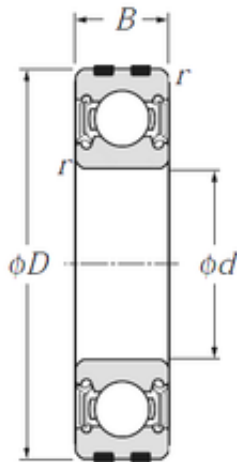

NACHI BEARINGS TRAINING INDUSTRY

8 mm x 23 mm x 14 mm NTN SC8A37LH1
deep groove ball bearings

Bearing No. SC8A37LH1

Size	8x23x14 mm
Bore Diameter	8 mm
Outer Diameter	23 mm
Width	14 mm
d	8 mm
D	23 mm
B	14 mm
C	14 mm

SC8A37LH1 Bearing 2D drawings and 3D CAD models