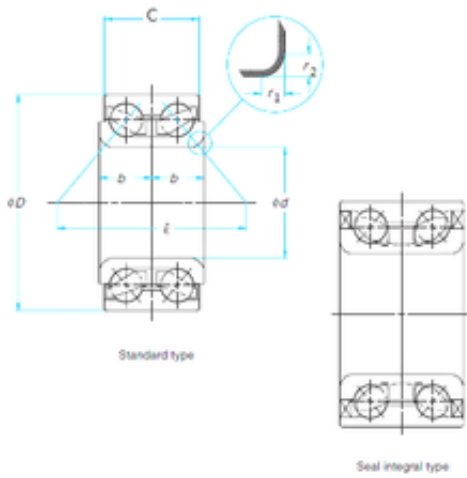

NACHI BEARINGS TRAINING INDUSTRY

42 mm x 84 mm x 36 mm SKF BA2B444090AB
angular contact ball bearings

Bearing No. BA2B444090AB

Size	42x84x36 mm
Bore Diameter	42 mm
Outer Diameter	84 mm
Width	36 mm
d	42 mm
D	84 mm
B	36 mm

BA2B444090AB Bearing 2D drawings and 3D CAD models